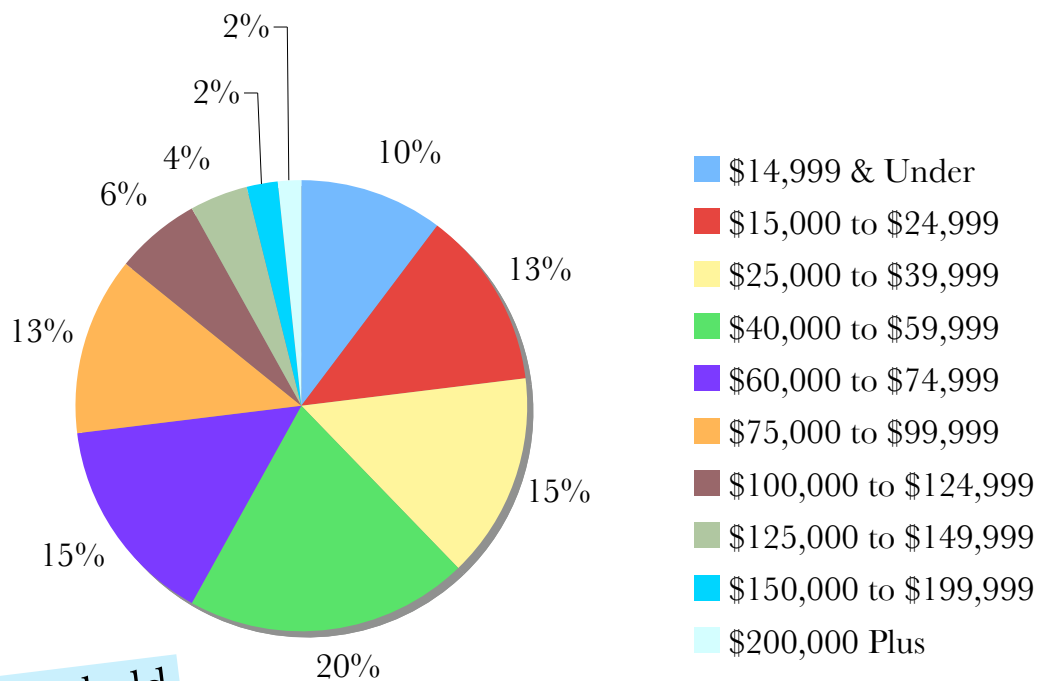

Age Breakdown Of Population Within 5 Miles

Population & Household Increases 1990 - 2007

Washington County is the third most populated county in Pennsylvania, and is within a 500-mile radius of :

- ✓ 49% of U. S. Population
- ✓ 53% of U. S. Buying Income
- ✓ 50% of U. S. Total Sales
- ✓ 20 Metropolitan areas exceeding 1 million people

Peters Township is the largest municipality in the county.

Household Income Within 5 Miles

Average Household
Income Within 5
Miles = \$76,033