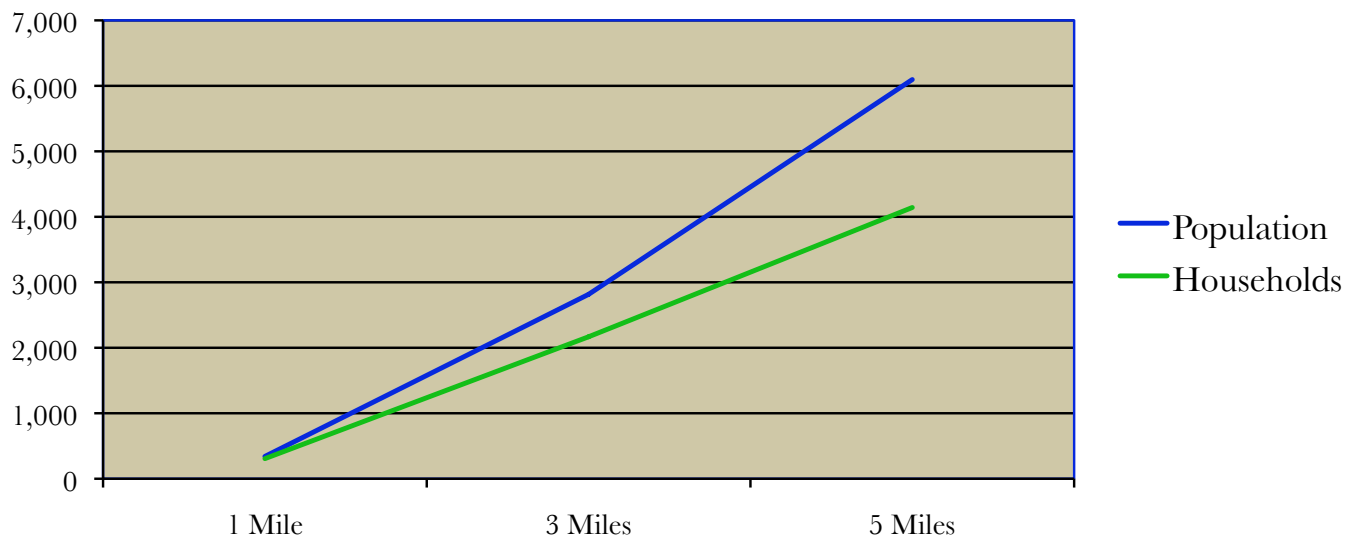

Age Breakdown Of Population Within 5 Miles

Population & Household Increases 1990 - 2007

Washington County is the third most populated county in Pennsylvania, and is within a 500-mile radius of :

- ✓ 49% of U. S. Population
- ✓ 53% of U. S. Buying Income
- ✓ 50% of U. S. Total Sales
- ✓ 20 Metropolitan areas exceeding 1 million people

Peters Township is the largest municipality in the county.

Household Income Within 5 Miles

Average Household
Income Within 5
Miles = \$76,033