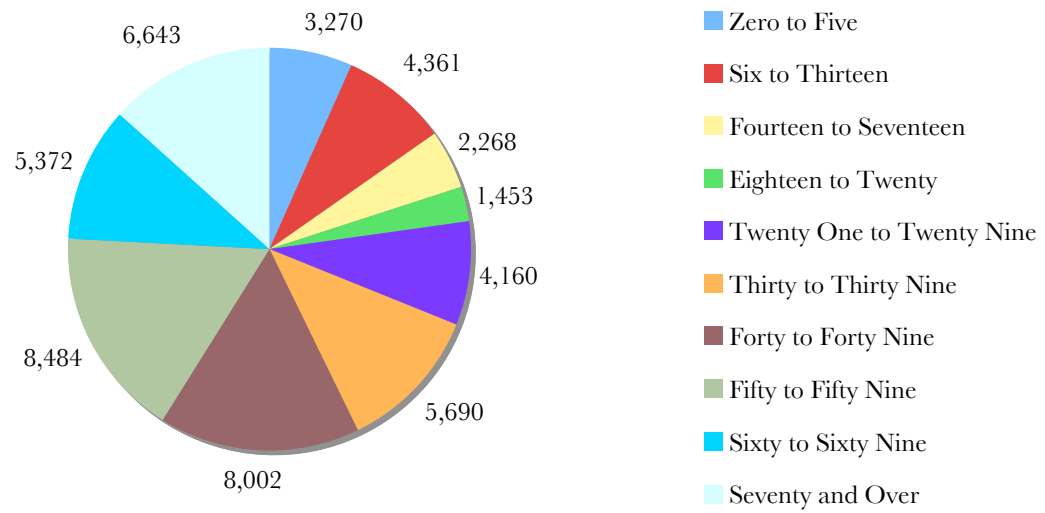

Age Breakdown Of Population Within 5 Miles

Population & Household Increases 1990 - 2007

Washington County is the third most populated county in Pennsylvania, and is within a 500-mile radius of :

- ✓ 49% of U. S. Population
- ✓ 53% of U. S. Buying Income
- ✓ 50% of U. S. Total Sales
- ✓ 20 Metropolitan areas exceeding 1 million people

Peters Township is the largest municipality in the county.

Household Income Within 5 Miles

Average Household
Income Within 5
Miles = \$76,033